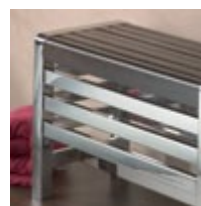

## Oslo Bench

Price list 1/1/10

MODEL	HEIGHT	WIDTH	DEPTH	SECTIONS	WATTS	BTU	PRICE OAK	PRICE WENGE
<b>450/700 CHROME</b>	442MM	700MM	310MM	-	940	3208	£1,387.00	£1,359.00
<b>450/1000 CHROME</b>	442MM	1000MM	310MM	-	1213	4140	£1,656.00	£1,619.00
<b>450/1400 CHROME</b>	442MM	1400MM	310MM	-	1573	5369	£1,898.00	£1,845.00
<b>450/700 WHITE</b>	442MM	700MM	310MM	-	1175	4010	£1,305.00	£1,276.00
<b>450/1000 WHITE</b>	442MM	1000MM	310MM	-	1516	5175	£1,380.00	£1,344.00
<b>450/1400 WHITE</b>	442MM	1400MM	310MM	-	1966	6710	£1,514.00	£1,461.00